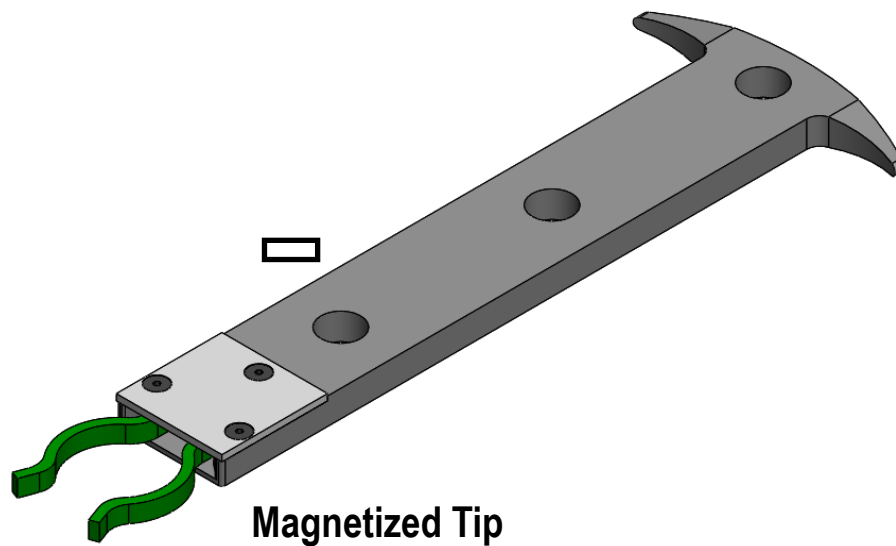

MAGNETIZED CLIP INSTALLATION AND REMOVAL TOOL

- Remove clips faster with the rounded edge puller
- Magnetized tip holds the clip firmly in place, saving time on the installation process
- Minimize the risk of minor hand injuries
- Changing bits quicker yields higher productivity & less down time