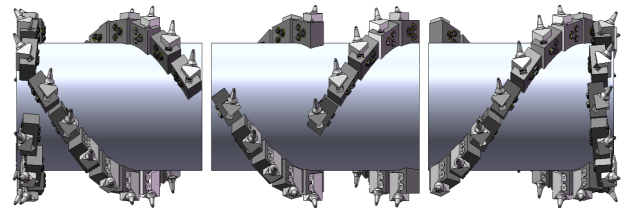

WEDGE LOCK QUICK-CHANGE SYSTEM

- Interchangeable blocks for different mining applications can convert a standard spaced drum into a rock drum without the costly expense of changing drums
- No tapered or threaded parts are welded to the drum providing a longer lasting block system. Industry standard taper systems wear and lose locking capability over time
- Continuous wrap design—Keystone’s patented block to block welding technology insures superior strength in the most extreme mining environments
- Easily change from standard mining bits to a radial mining bits

Wedge Lock Block

Wedge Lock Double Block

Radial Bit

TWO DRUMS IN ONE

Standard spaced drum built to any specification

Interchangeable rock drum