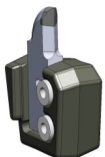

WEDGE LOCK QUICK-CHANGE SYSTEM

- Interchangeable blocks for different mining applications can convert a standard spaced drum into a rock drum without the costly expense of changing drums
- No tapered or threaded parts are welded to the drum providing a longer lasting block system. Industry standard taper systems wear and lose locking capability over time
- Continuous wrap design—Keystone’s patented block to block welding technology insures superior strength in the most extreme mining environments
- Easily change from standard mining bits to a radial mining bits

Wedge Lock Block

Wedge Lock Double Block

Radial Bit

TWO DRUMS IN ONE

Standard spaced drum built to any specification

Interchangeable rock drum