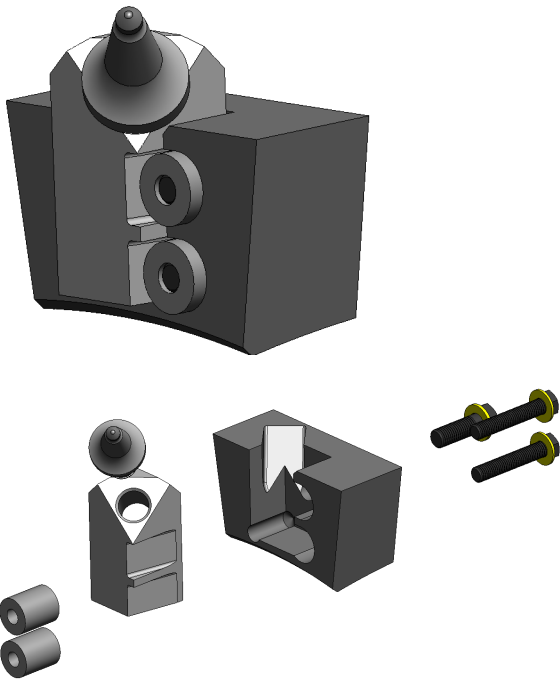

WEDGE LOCK QUICK-CHANGE SYSTEM

- Interchangeable blocks for different mining applications can convert a standard spaced drum into a rock drum without the costly expense of changing drums
- No tapered or threaded parts are welded to the drum providing a longer lasting block system. Industry standard taper systems wear and lose locking capability over time
- Continuous wrap design—Keystone’s patented block to block welding technology insures superior strength in the most extreme mining environments
- Easily change from standard mining bits to a radial mining bits

Wedge Lock Block

Wedge Lock Double Block

Radial Bit

TWO DRUMS IN ONE

Standard spaced drum built to any specification

Interchangeable rock drum