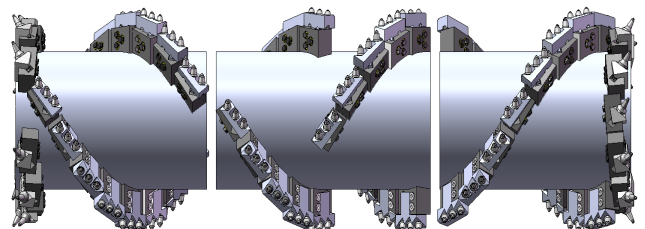

WEDGE LOCK QUICK-CHANGE SYSTEM

- Interchangeable blocks for different mining applications can convert a standard spaced drum into a rock drum without the costly expense of changing drums
- No tapered or threaded parts are welded to the drum providing a longer lasting block system. Industry standard taper systems wear and lose locking capability over time
- Continuous wrap design—Keystone’s patented block to block welding technology insures superior strength in the most extreme mining environments
- Easily change from standard mining bits to a radial mining bits

Wedge Lock Block

Wedge Lock Double Block

Radial Bit

TWO DRUMS IN ONE

Standard spaced drum built to any specification

Interchangeable rock drum