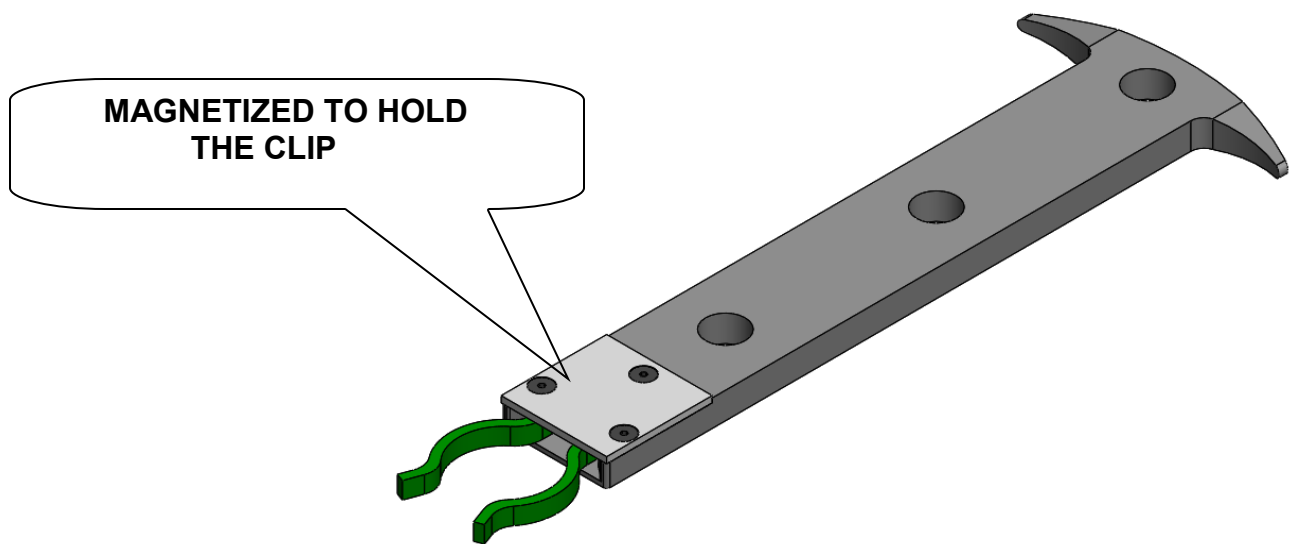

MAGNETIZED CLIP INSTALLATION AND REMOVAL TOOL

MAGNETIZED TO HOLD
THE CLIP

- Remove clips faster with the rounded edge puller
- Magnetized tip holds the clip firmly in place, saving time on the installation process
- Minimize the risk of minor hand injuries
- Changing bits quicker yields higher productivity & less down time